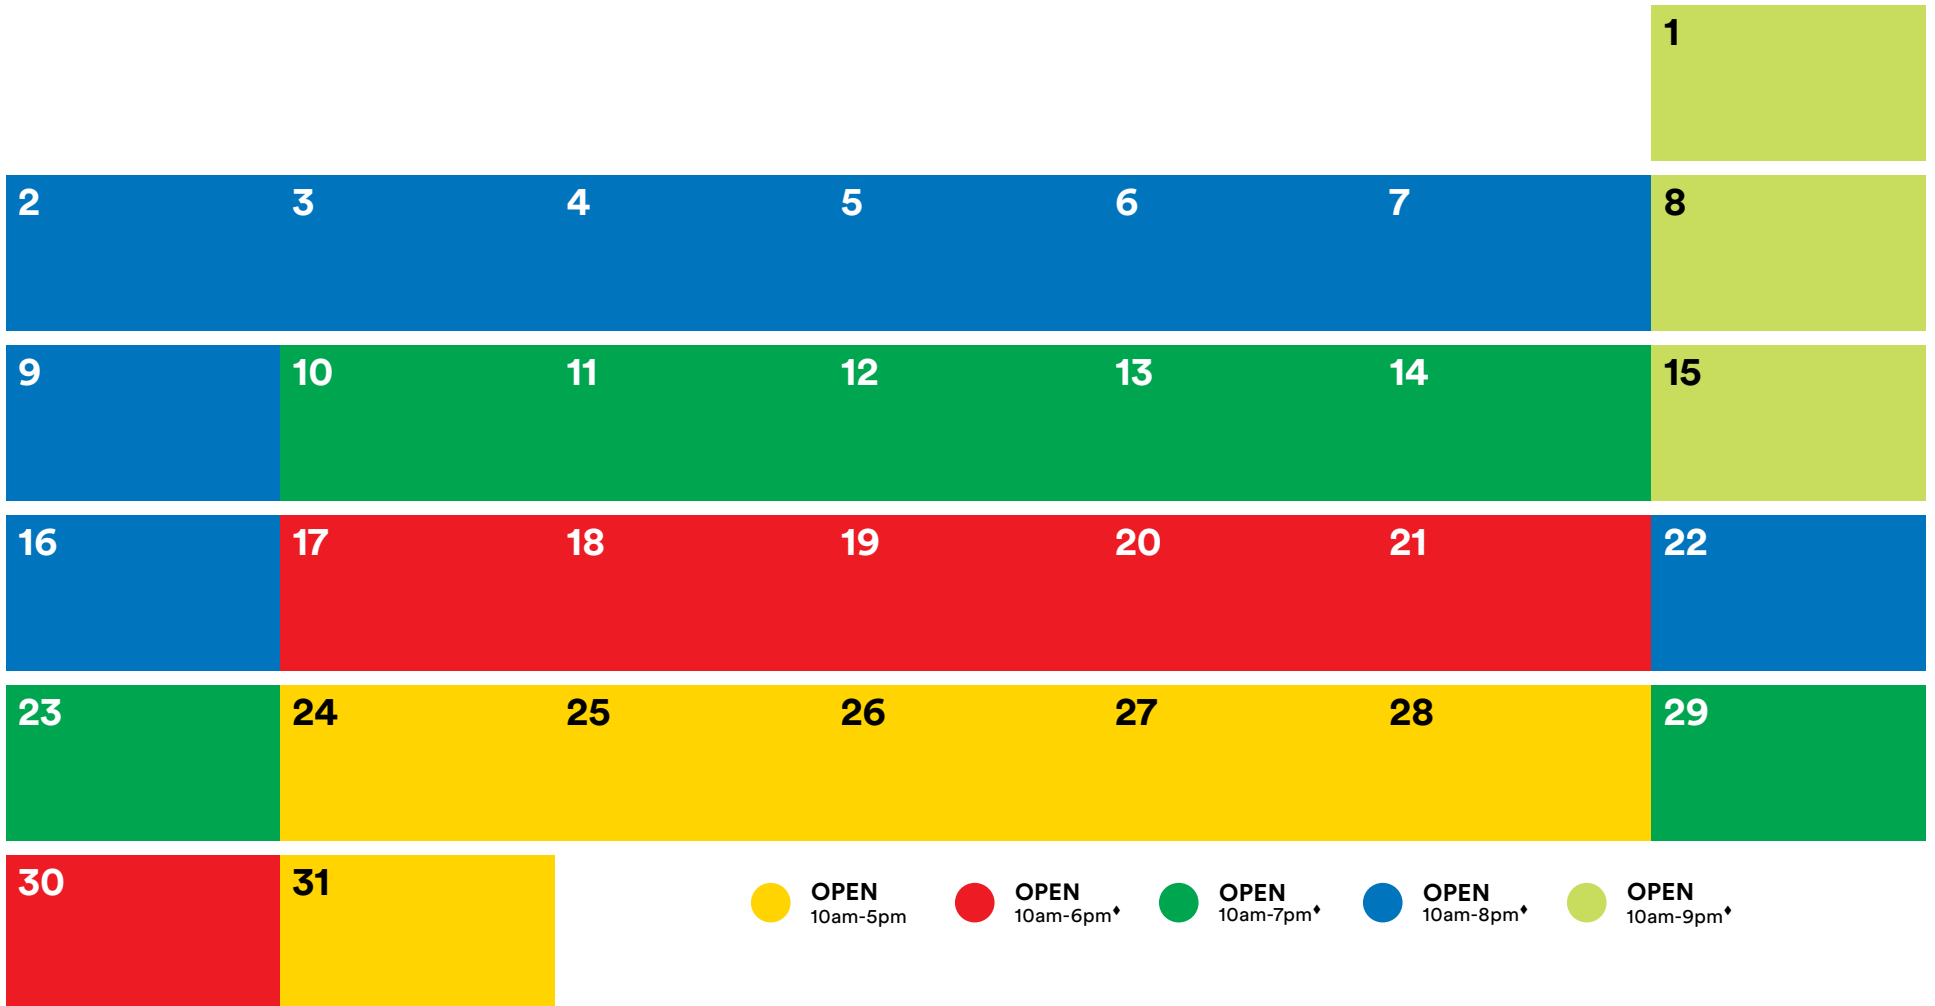

FRI

SAT

			1	2	3	4
5	6	7	8	9	10	11
12	13	14	15	16	17	18
19	20	21	22	23	24	25
26	27	28	29	30	31	

The following rides will open at 10am:
 The Dragon
 Royal Joust
 Pharaoh's Revenge

The following rides will open at 12pm:
 Dune Raiders

 OPEN
 10am-8pm*

 OPEN
 10am-9pm*

RIDE CLOSURE CALENDAR

2020

AUGUST

SUN

MON

TUE

WED

THU

FRI

SAT

SEPTEMBER

SUN	MON	TUE	WED	THU	FRI	SAT
		1	2	3	4	5
6	7	8	9	10	11	12
13	14	15	16	17	18	19
20	21	22	23	24	25	26
27	28	29	30			

● OPEN 10am-5pm
 ● OPEN 10am-6pm*
 ● OPEN 10am-7pm*
 ● OPEN 10am-8pm*
 ● CLOSED

RIDE CLOSURE CALENDAR

2020

OCTOBER

SUN	MON	TUE	WED	THU	FRI	SAT
				1	2	3
4	5	6	7	8	9	10
11	12	13	14	15	16	17
18	19	20	21	22	23	24
25	26	27	28	29	30	31

● OPEN 10am-5pm
 ● OPEN 10am-6pm*
 ● OPEN 10am-8pm*

◆ Select rides and attractions will be open at 9:30am, with the full Park opening at 10am.