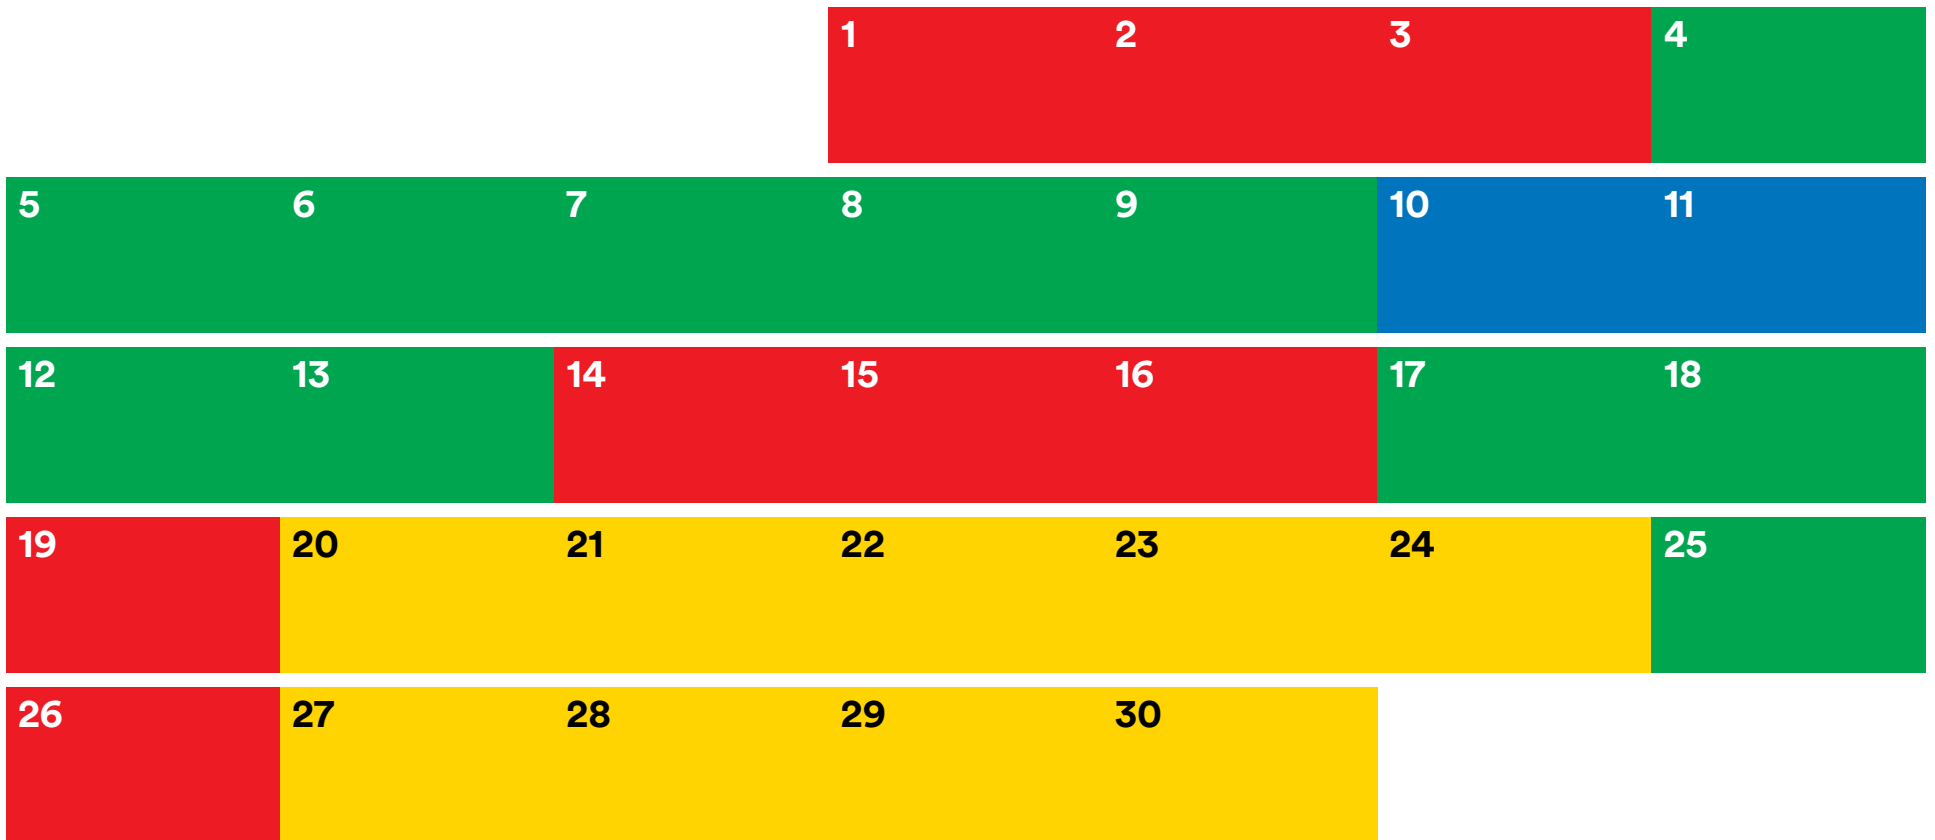

APRIL

SUN

MON

TUE

WED

THU

FRI

SAT

The following rides will open at 10am:
 The Dragon
 Royal Joust
 Pharaoh's Revenge

The following rides will open at 12pm:
 Dune Raiders

● OPEN 10am-5pm
 ● OPEN 10am-6pm*
 ● OPEN 10am-7pm*
 ● OPEN 10am-8pm*

RIDE CLOSURE CALENDAR

2020

OCTOBER

SUN	MON	TUE	WED	THU	FRI	SAT
				1	2	3
4	5	6	7	8	9	10
11	12	13	14	15	16	17
18	19	20	21	22	23	24
25	26	27	28	29	30	31

● OPEN 10am-5pm
 ● OPEN 10am-6pm*
 ● OPEN 10am-8pm*

◆ Select rides and attractions will be open at 9:30am, with the full Park opening at 10am.

RIDE CLOSURE CALENDAR

2020

DECEMBER

SUN	MON	TUE	WED	THU	FRI	SAT
		1	2	3	4	5
6	7	8	9	10	11	12
13	14	15	16	17	18	19
20	21	22	23	24	25	26
27	28	29	30	31		

OPEN 10am-5pm OPEN 10am-6pm* OPEN 10am-7pm* CLOSED